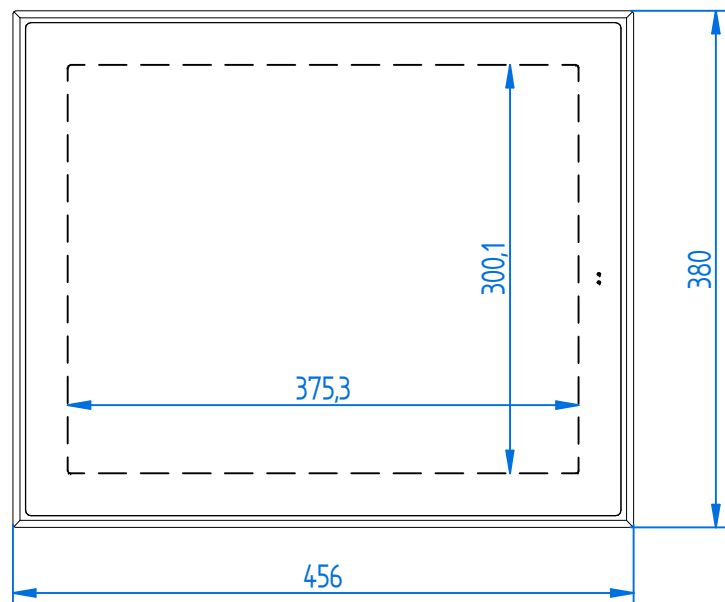

B9

BA

ELMAK
INDUSTRIAL AUTOMATION TECHNOLOGY

Elmak srl
Via SS. Grisante e Daria, 70
42124 - Reggio Emilia - Italy

MODEL **PPE 4215**

VERSION **INOX SLIM**