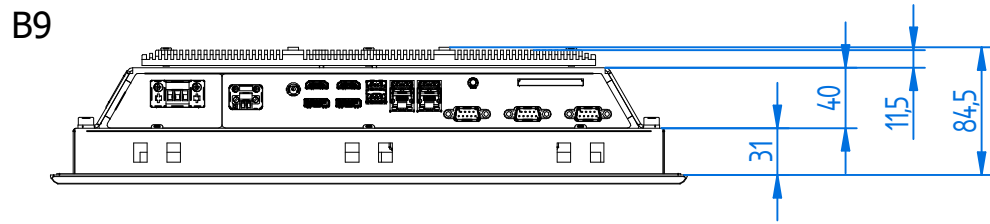

ELMAK
INDUSTRIAL AUTOMATION TECHNOLOGY

Elmak srl
Via SS. Grisante e Daria, 70
42124 - Reggio Emilia - Italy

MODEL **PPE 4156**

VERSION **INOX SLIM**