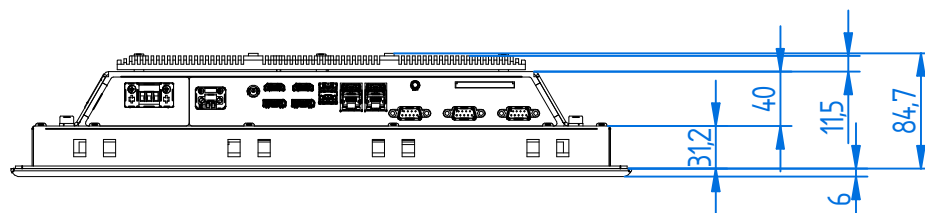

B9

BA

ELMAK
INDUSTRIAL AUTOMATION TECHNOLOGY

Elmak srl
Via SS. Grisante e Daria, 70
42124 - Reggio Emilia - Italy

MODEL **PPE 4215**

VERSION **INOX SLIM**