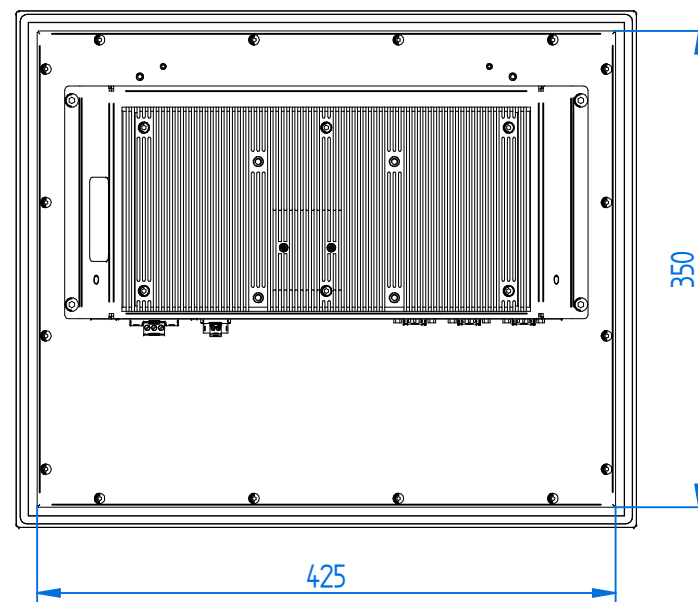

B9

BA

ELMAK
INDUSTRIAL AUTOMATION TECHNOLOGY

Elmak srl
Via SS. Grisante e Daria, 70
42124 - Reggio Emilia - Italy

MODEL **PPE 4215**

VERSION **INOX SLIM**