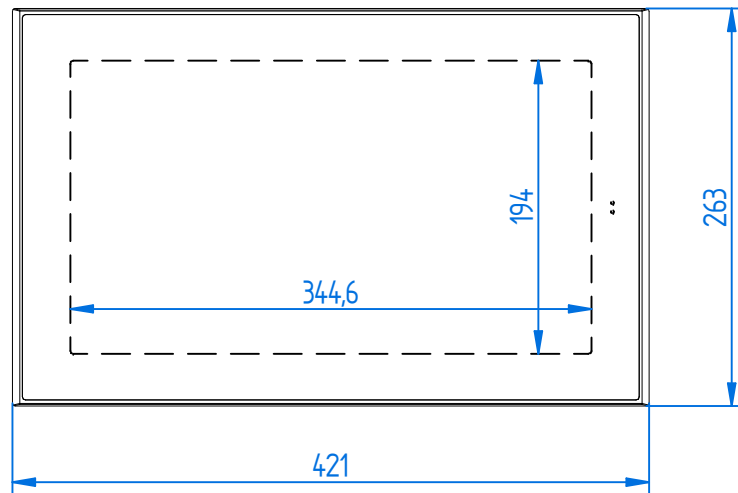

ELMAK
INDUSTRIAL AUTOMATION TECHNOLOGY

Elmak srl
Via SS. Grisante e Daria, 70
42124 - Reggio Emilia - Italy

MODEL **PPE 4156**

VERSION **INOX SLIM**