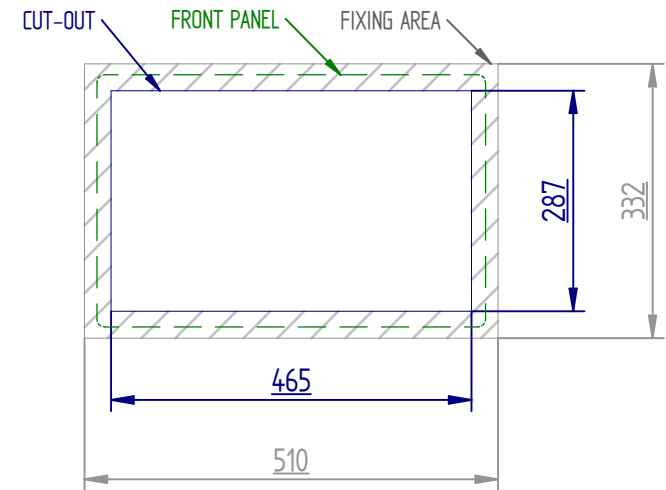

ELMAK
INDUSTRIAL AUTOMATION TECHNOLOGY

Elmak srl
Via SS. Grisante e Daria, 70
42124 - Reggio Emilia - Italy

MODEL PPE 4185

VERSION STD SLIM