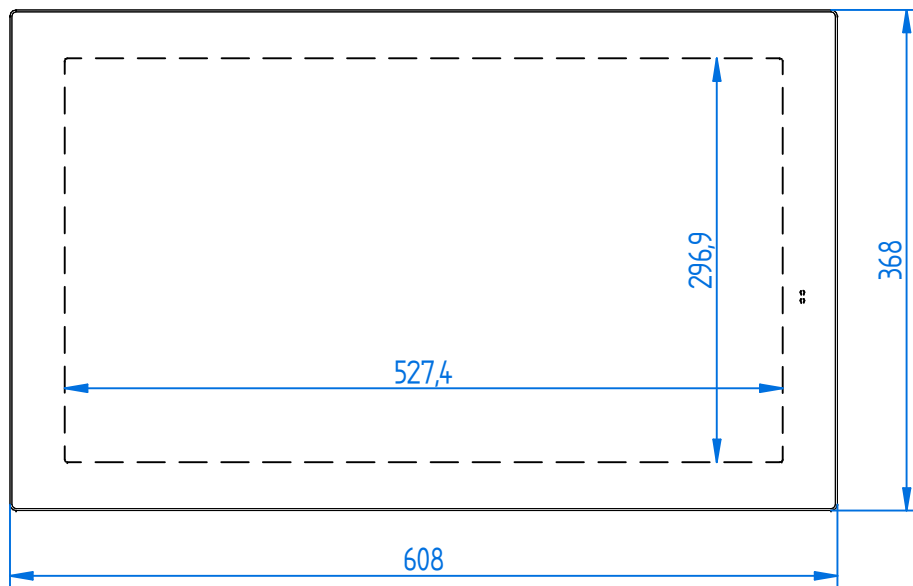

MODEL **PPE 4215**

VERSION **STD SLIM**

B9

BA

ELMAK
INDUSTRIAL AUTOMATION TECHNOLOGY

Elmak srl
Via SS. Grisante e Daria, 70
42124 - Reggio Emilia - Italy

MODEL **PPE 4215**

VERSION **INOX SLIM**