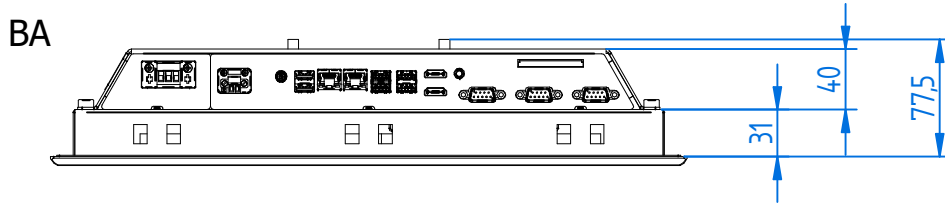

ELMAK
INDUSTRIAL AUTOMATION TECHNOLOGY

Elmak srl
Via SS. Grisante e Daria, 70
42124 - Reggio Emilia - Italy

MODEL **PPE 4156**

VERSION **INOX SLIM**