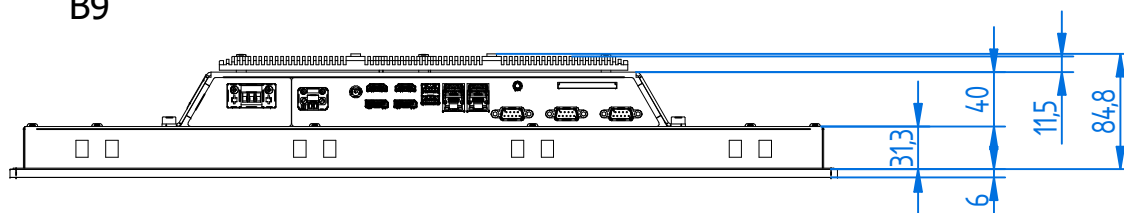

B9

BA

Elmak srl
Via SS. Grisante e Daria, 70
42124 - Reggio Emilia - Italy

MODEL **PPE 4240**

VERSION **STD SLIM**