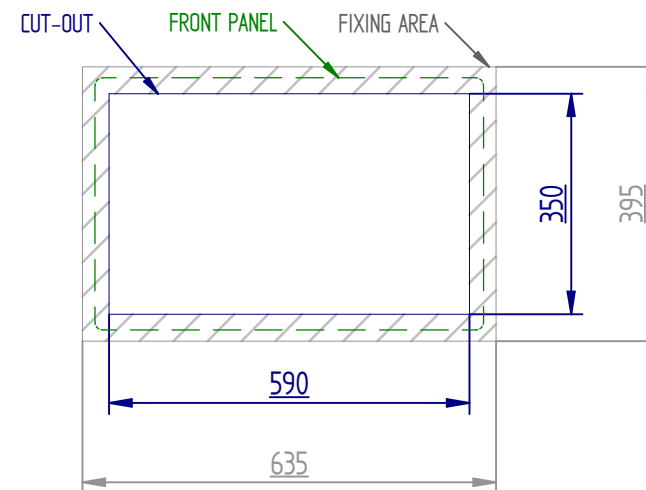

B9

BA

Elmak srl
Via SS. Grisante e Daria, 70
42124 - Reggio Emilia - Italy

MODEL **PPE 4240**

VERSION **STD SLIM**