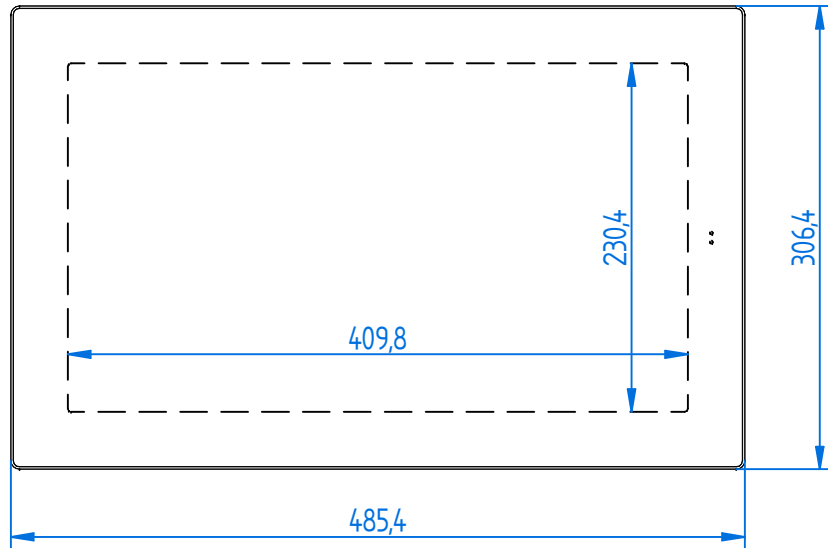

ELMAK
INDUSTRIAL AUTOMATION TECHNOLOGY

Elmak srl
Via SS. Grisante e Daria, 70
42124 - Reggio Emilia - Italy

MODEL PPE 4185

VERSION STD SLIM