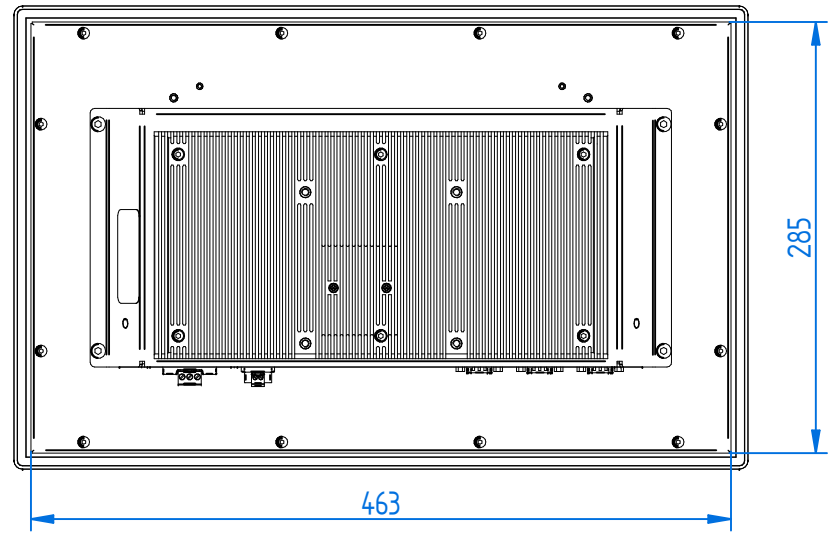

ELMAK
INDUSTRIAL AUTOMATION TECHNOLOGY

Elmak srl
Via SS. Grisante e Daria, 70
42124 - Reggio Emilia - Italy

MODEL PPE 4185

VERSION STD SLIM