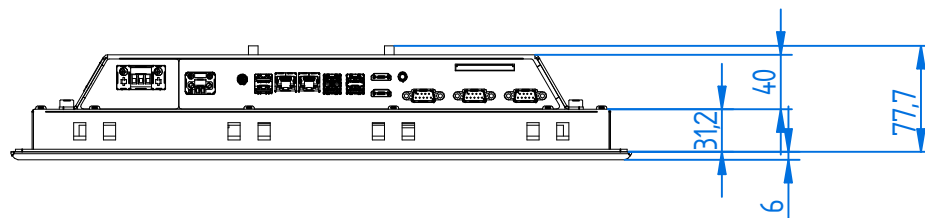

MODEL **PPE 4215**

VERSION **STD SLIM**

B9

BA

ELMAK
INDUSTRIAL AUTOMATION TECHNOLOGY

Elmak srl
Via SS. Grisante e Daria, 70
42124 - Reggio Emilia - Italy

MODEL **PPE 4215**

VERSION **INOX SLIM**