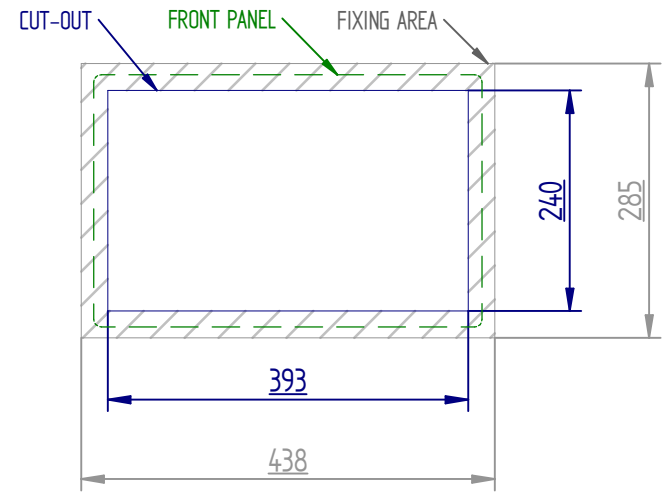

ELMAK
INDUSTRIAL AUTOMATION TECHNOLOGY

Elmak srl
Via SS. Grisante e Daria, 70
42124 - Reggio Emilia - Italy

MODEL **PPE 4156**

VERSION **INOX SLIM**