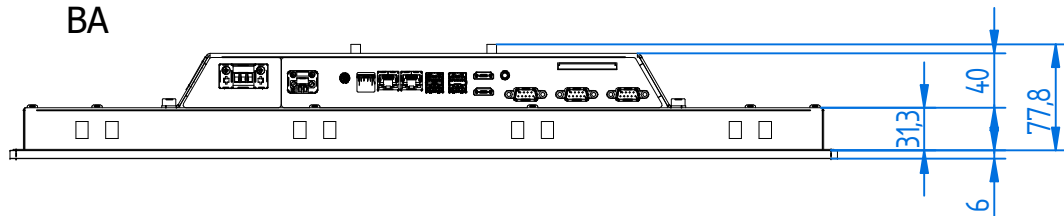

B9

BA

Elmak srl
Via SS. Grisante e Daria, 70
42124 - Reggio Emilia - Italy

MODEL **PPE 4240**

VERSION **STD SLIM**