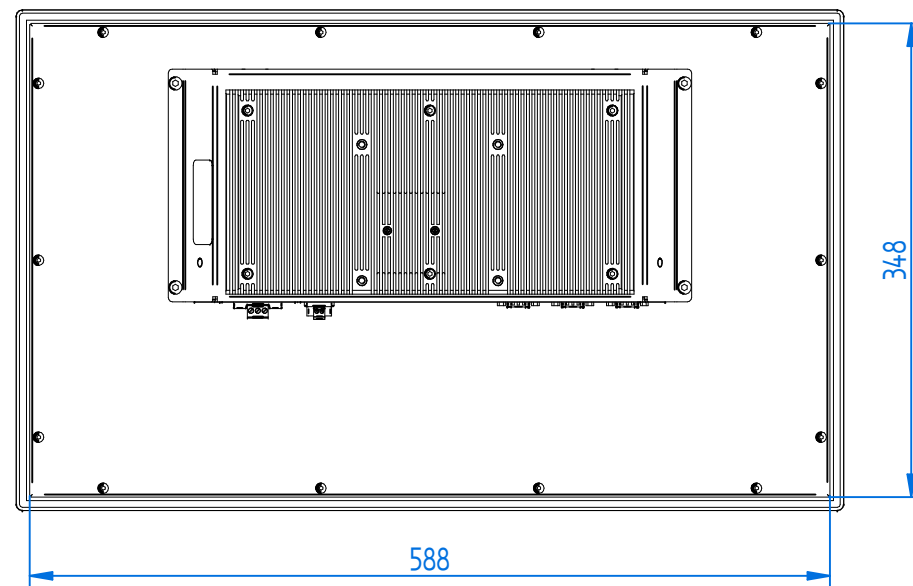

MODEL **PPE 4215**

VERSION **STD SLIM**

B9

BA

ELMAK
INDUSTRIAL AUTOMATION TECHNOLOGY

Elmak srl
Via SS. Grisante e Daria, 70
42124 - Reggio Emilia - Italy

MODEL **PPE 4215**

VERSION **INOX SLIM**