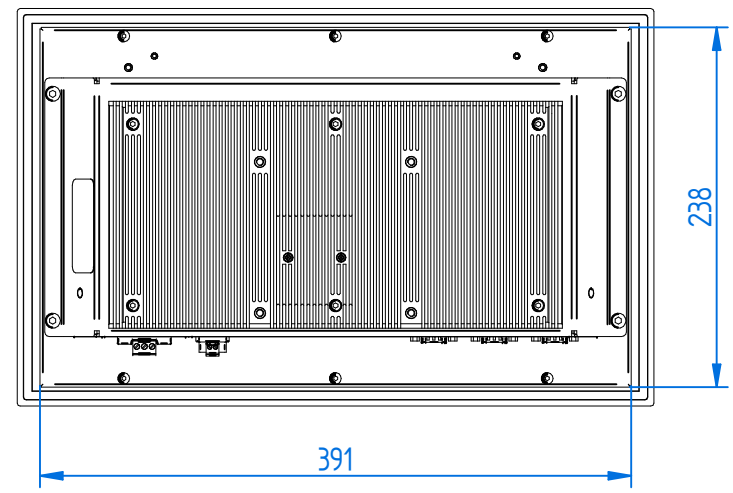

MODEL **PPE 415**

VERSION **INOX PC**

B9

BA

Elmak srl
Via SS. Grisante e Daria, 70
42124 - Reggio Emilia - Italy

MODEL **PPE 4156**

VERSION **STD SLIM**

ELMAK
INDUSTRIAL AUTOMATION TECHNOLOGY