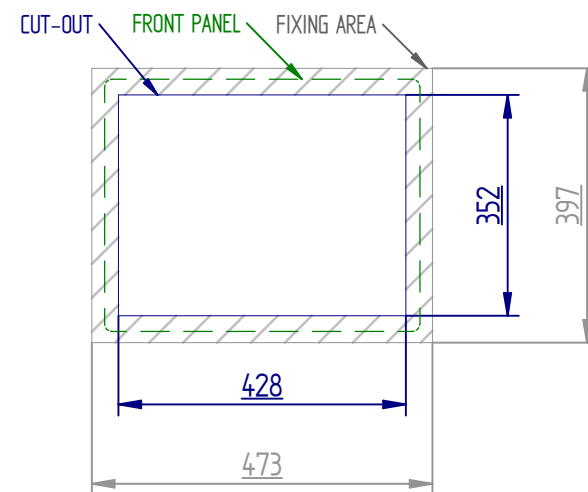

MODEL **PPE 4215**

VERSION **STD SLIM**

B9

BA

ELMAK
INDUSTRIAL AUTOMATION TECHNOLOGY

Elmak srl
Via SS. Grisante e Daria, 70
42124 - Reggio Emilia - Italy

MODEL **PPE 4215**

VERSION **INOX SLIM**