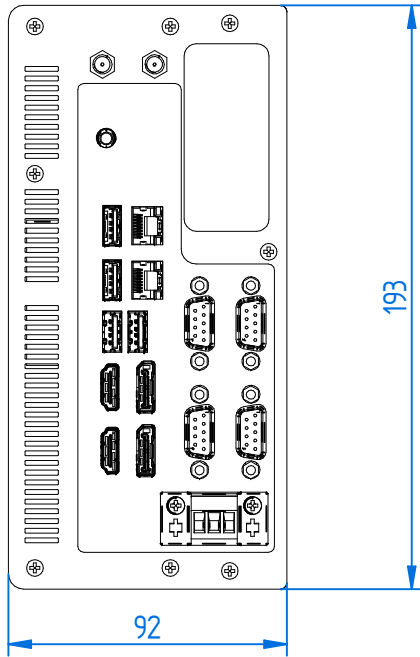

ELMAK
INDUSTRIAL AUTOMATION TECHNOLOGY

Elmak srl
Via SS. Grisante e Daria, 70
42124 - Reggio Emilia - Italy

MODEL **WMT 505**
VERSION **WALLMOUNT**

Elmak srl
Via SS. Grisante e Daria, 70
42124 - Reggio Emilia - Italy

MODEL **WMT 505**

VERSION **DIN**