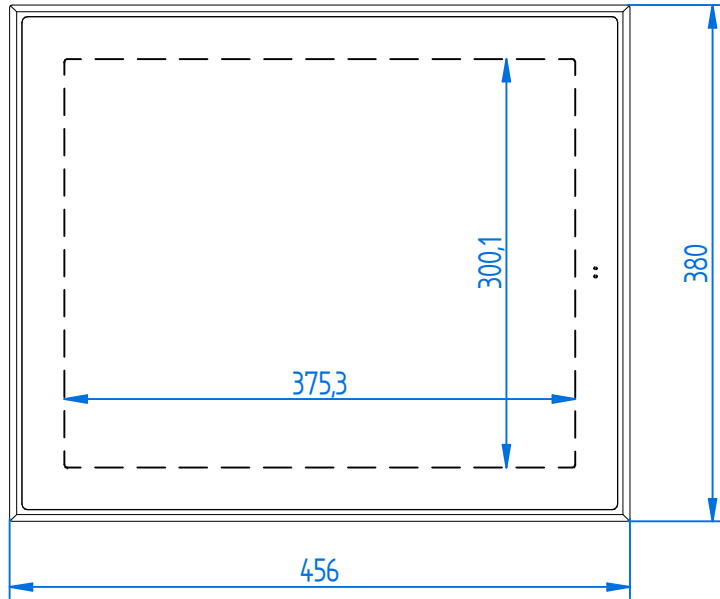

ELMAK
INDUSTRIAL AUTOMATION TECHNOLOGY

Elmak srl
Via SS. Grisante e Daria, 70
42124 - Reggio Emilia - Italy

MODEL **PPE 419**

VERSION **INOX MN**