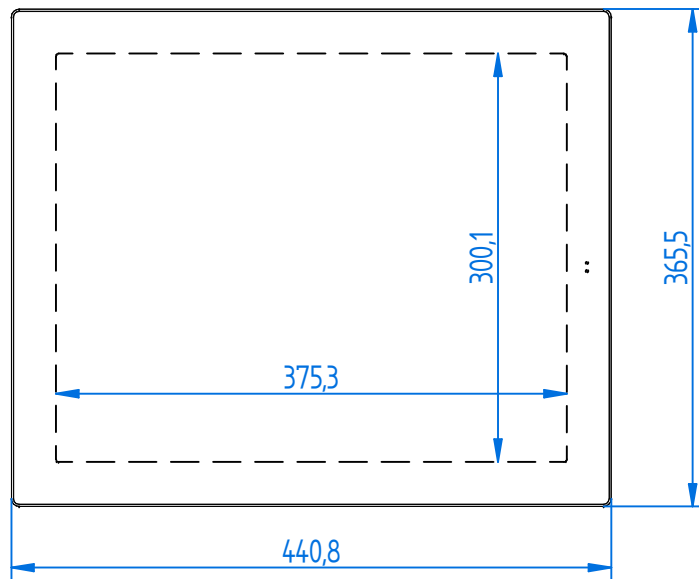

ELMAK
INDUSTRIAL AUTOMATION TECHNOLOGY

Elmak srl
Via SS. Grisante e Daria, 70
42124 - Reggio Emilia - Italy

MODEL **PPE 419**

VERSION **STD MN**