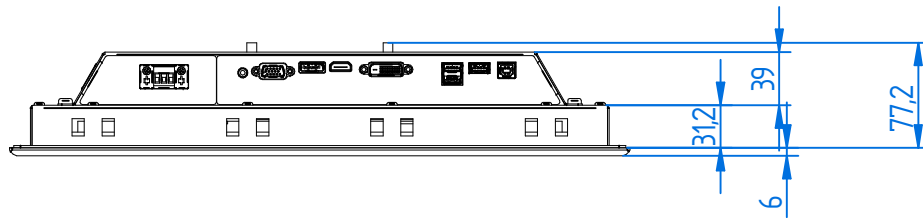

ELMAK
INDUSTRIAL AUTOMATION TECHNOLOGY

Elmak srl
Via SS. Grisante e Daria, 70
42124 - Reggio Emilia - Italy

MODEL **PPE 419**

VERSION **INOX MN**