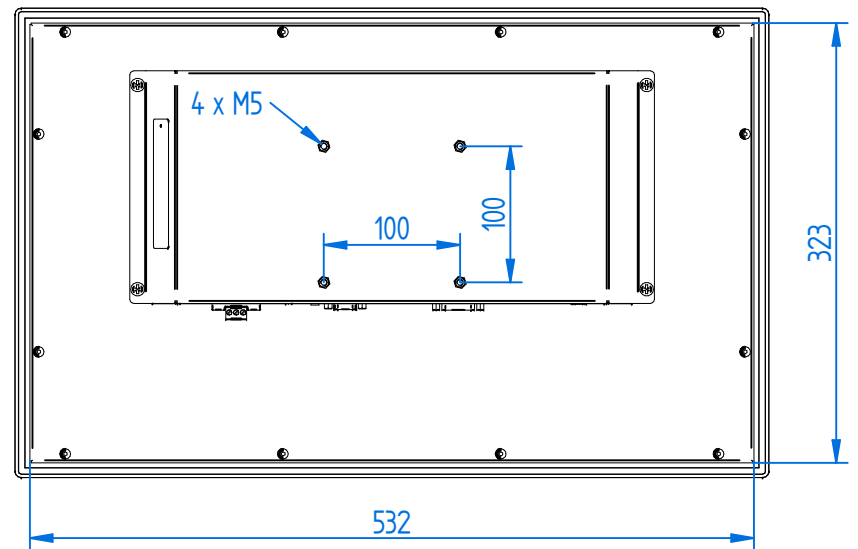

Elmak srl
Via SS. Grisante e Daria, 70
42124 - Reggio Emilia - Italy

MODEL **PPE 4215**

VERSION **STD MN**