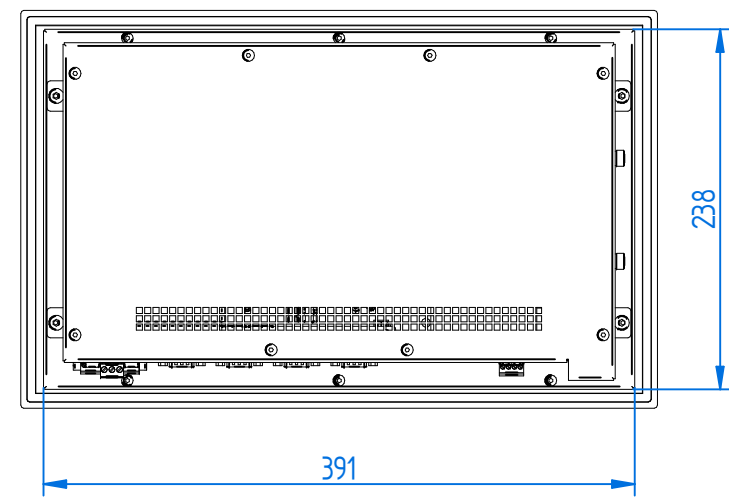

ELMAK
INDUSTRIAL AUTOMATION TECHNOLOGY

Elmak srl
Via SS. Grisante e Daria, 70
42124 - Reggio Emilia - Italy

MODEL **PPE 4156**

VERSION **INOX PRO**