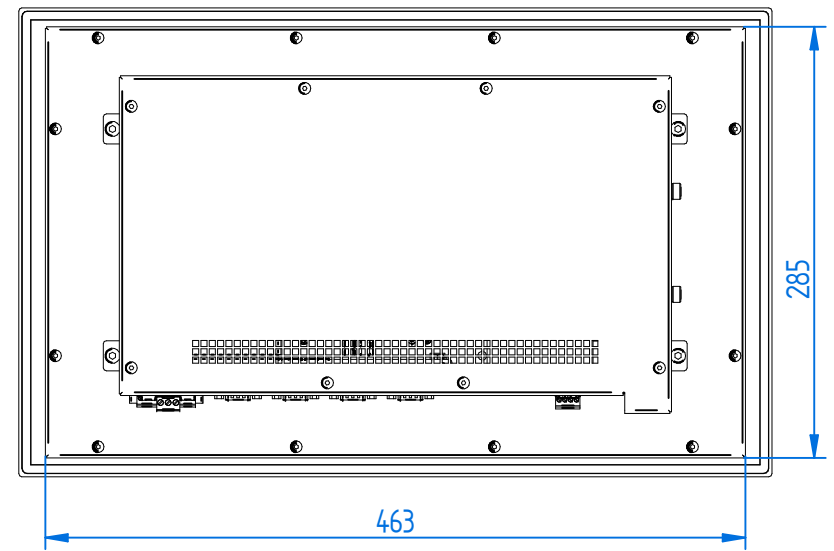

MODEL **PPE 4156**

VERSION **INOX PRO**

**ELMAK**  
INDUSTRIAL AUTOMATION TECHNOLOGY

Elmak srl  
Via SS. Grisante e Daria, 70  
42124 - Reggio Emilia - Italy

MODEL **PPE 4185**  
VERSION **STD PRO**

**ELMAK**  
INDUSTRIAL AUTOMATION TECHNOLOGY