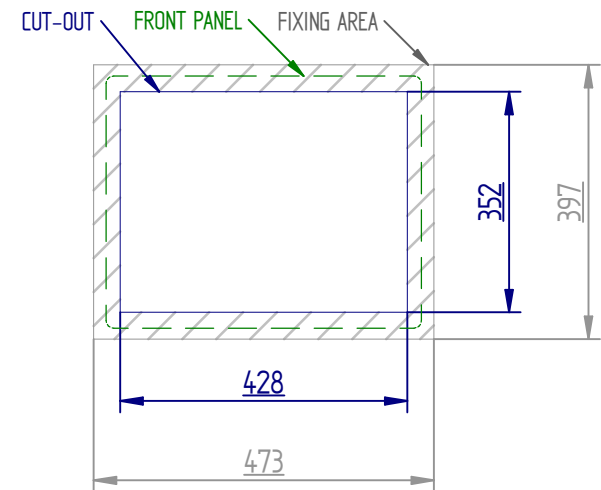

Elmak srl
Via SS. Grisante e Daria, 70
42124 - Reggio Emilia - Italy

MODEL **PPE 419**

VERSION **STD PRO**