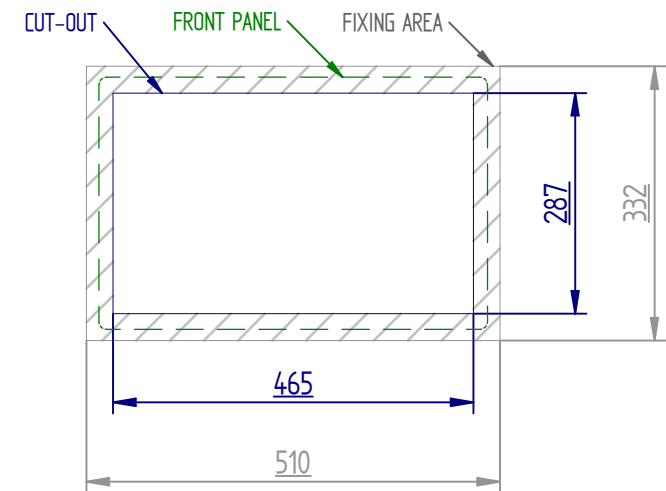

MODEL **PPE 4156**

VERSION **INOX PRO**

**ELMAK**  
INDUSTRIAL AUTOMATION TECHNOLOGY

Elmak srl  
Via SS. Grisante e Daria, 70  
42124 - Reggio Emilia - Italy

MODEL **PPE 4185**  
VERSION **STD PRO**

**ELMAK**  
INDUSTRIAL AUTOMATION TECHNOLOGY