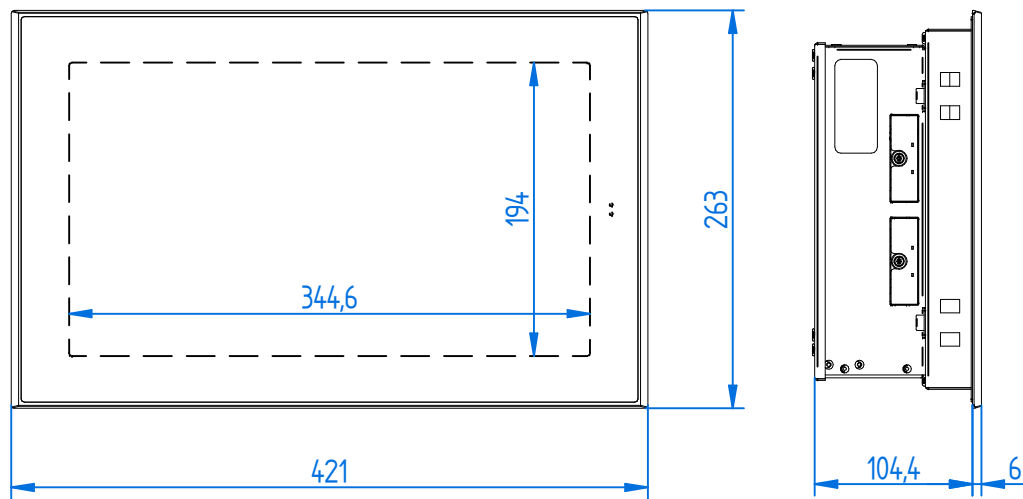

ELMAK
INDUSTRIAL AUTOMATION TECHNOLOGY

Elmak srl
Via SS. Grisante e Daria, 70
42124 - Reggio Emilia - Italy

MODEL **PPE 4156**

VERSION **INOX PRO**