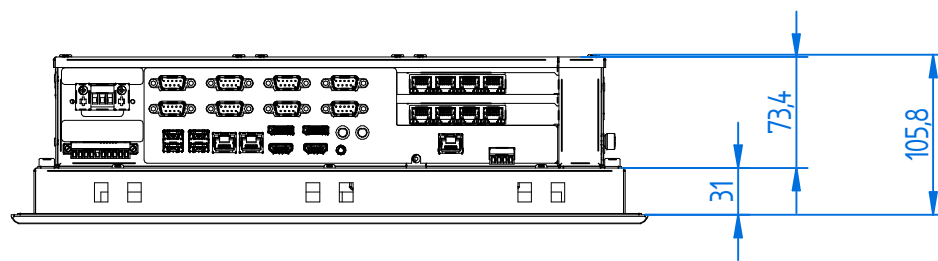

ELMAK
INDUSTRIAL AUTOMATION TECHNOLOGY

Elmak srl
Via SS. Grisante e Daria, 70
42124 - Reggio Emilia - Italy

MODEL **PPE 4156**

VERSION **INOX PRO**