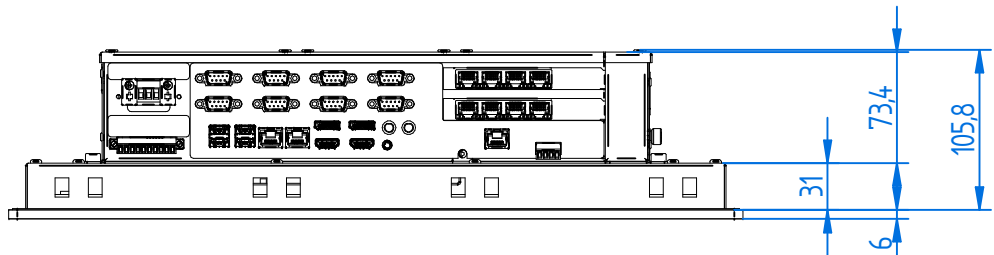

MODEL **PPE 4156**

VERSION **INOX PRO**

**ELMAK**  
INDUSTRIAL AUTOMATION TECHNOLOGY

Elmak srl  
Via SS. Grisante e Daria, 70  
42124 - Reggio Emilia - Italy

MODEL **PPE 4185**  
VERSION **STD PRO**

**ELMAK**  
INDUSTRIAL AUTOMATION TECHNOLOGY