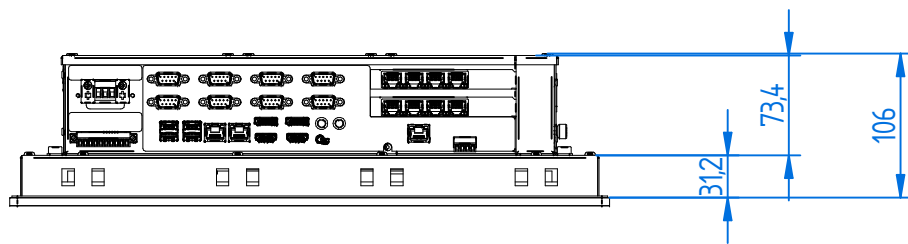

Elmak srl
Via SS. Grisante e Daria, 70
42124 - Reggio Emilia - Italy

MODEL **PPE 419**

VERSION **STD PRO**