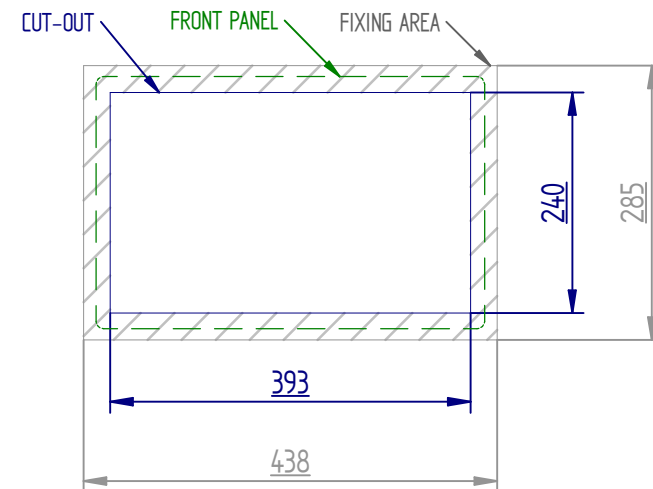

ELMAK
INDUSTRIAL AUTOMATION TECHNOLOGY

Elmak srl
Via SS. Grisante e Daria, 70
42124 - Reggio Emilia - Italy

MODEL **PPE 4156**

VERSION **INOX PRO**