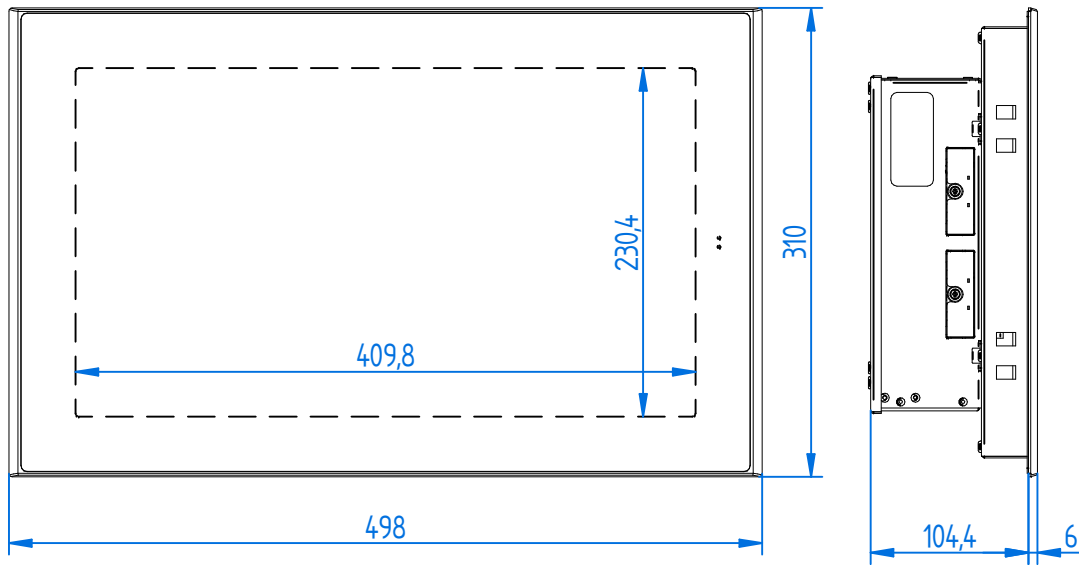

ELMAK
INDUSTRIAL AUTOMATION TECHNOLOGY

Elmak srl
Via SS. Grisante e Daria, 70
42124 - Reggio Emilia - Italy

MODEL **PPE 4185**

VERSION **INOX PRO**