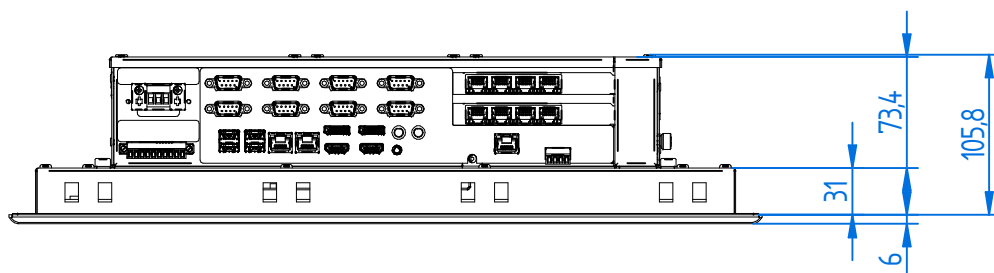

MODEL **PPE 4156**

VERSION **INOX PRO**

**ELMAK**  
INDUSTRIAL AUTOMATION TECHNOLOGY

Elmak srl  
Via SS. Grisante e Daria, 70  
42124 - Reggio Emilia - Italy

MODEL **PPE 4185**  
VERSION **STD PRO**

**ELMAK**  
INDUSTRIAL AUTOMATION TECHNOLOGY