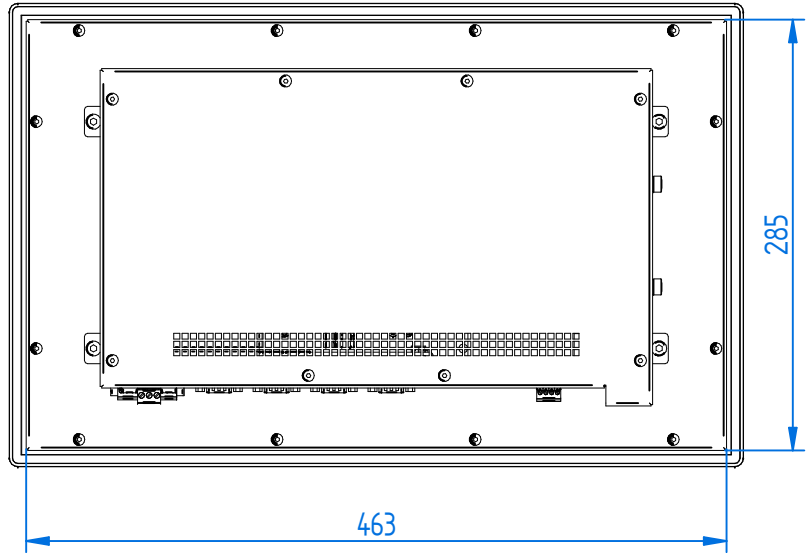

ELMAK
INDUSTRIAL AUTOMATION TECHNOLOGY

Elmak srl
Via SS. Grisante e Daria, 70
42124 - Reggio Emilia - Italy

MODEL **PPE 4185**
VERSION **STD PRO**