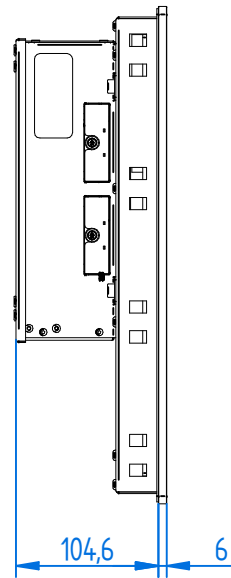

Elmak srl
Via SS. Grisante e Daria, 70
42124 - Reggio Emilia - Italy

MODEL **PPE 419**

VERSION **STD PRO**