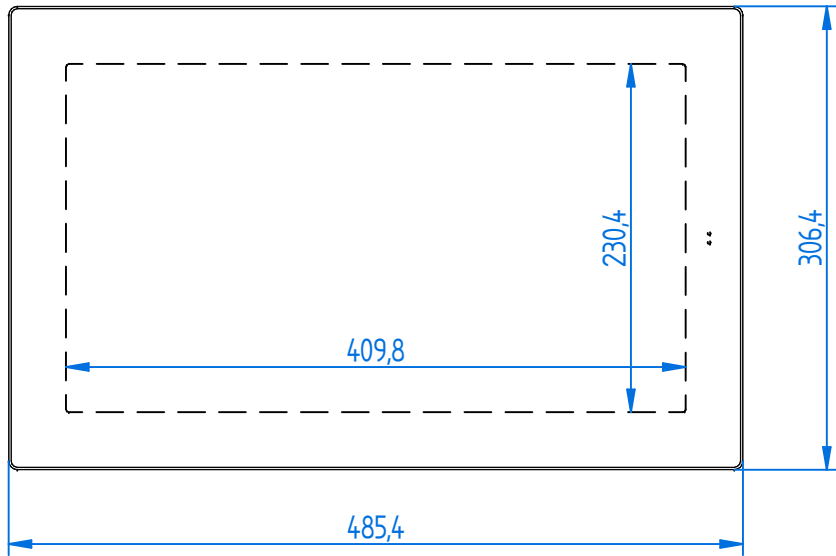

ELMAK
INDUSTRIAL AUTOMATION TECHNOLOGY

Elmak srl
Via SS. Grisante e Daria, 70
42124 - Reggio Emilia - Italy

MODEL **PPE 4185**
VERSION **STD PRO**