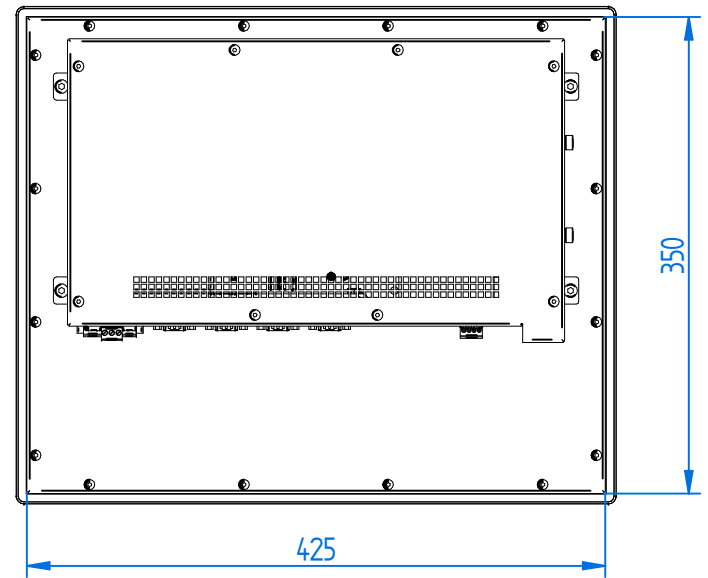

Elmak srl
Via SS. Grisante e Daria, 70
42124 - Reggio Emilia - Italy

MODEL **PPE 419**

VERSION **STD PRO**