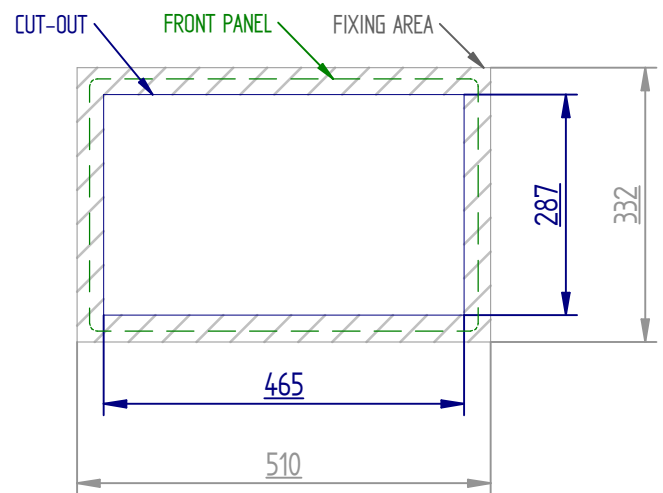

MODEL **PPE 4156**

VERSION **INOX PRO**

**ELMAK**  
INDUSTRIAL AUTOMATION TECHNOLOGY

Elmak srl  
Via SS. Grisante e Daria, 70  
42124 - Reggio Emilia - Italy

MODEL **PPE 4185**  
VERSION **STD PRO**

**ELMAK**  
INDUSTRIAL AUTOMATION TECHNOLOGY