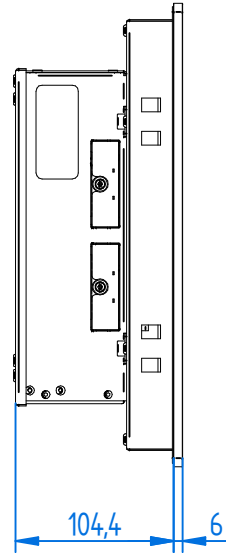

MODEL **PPE 4156**

VERSION **INOX PRO**

**ELMAK**  
INDUSTRIAL AUTOMATION TECHNOLOGY

Elmak srl  
Via SS. Grisante e Daria, 70  
42124 - Reggio Emilia - Italy

MODEL **PPE 4185**  
VERSION **STD PRO**

**ELMAK**  
INDUSTRIAL AUTOMATION TECHNOLOGY